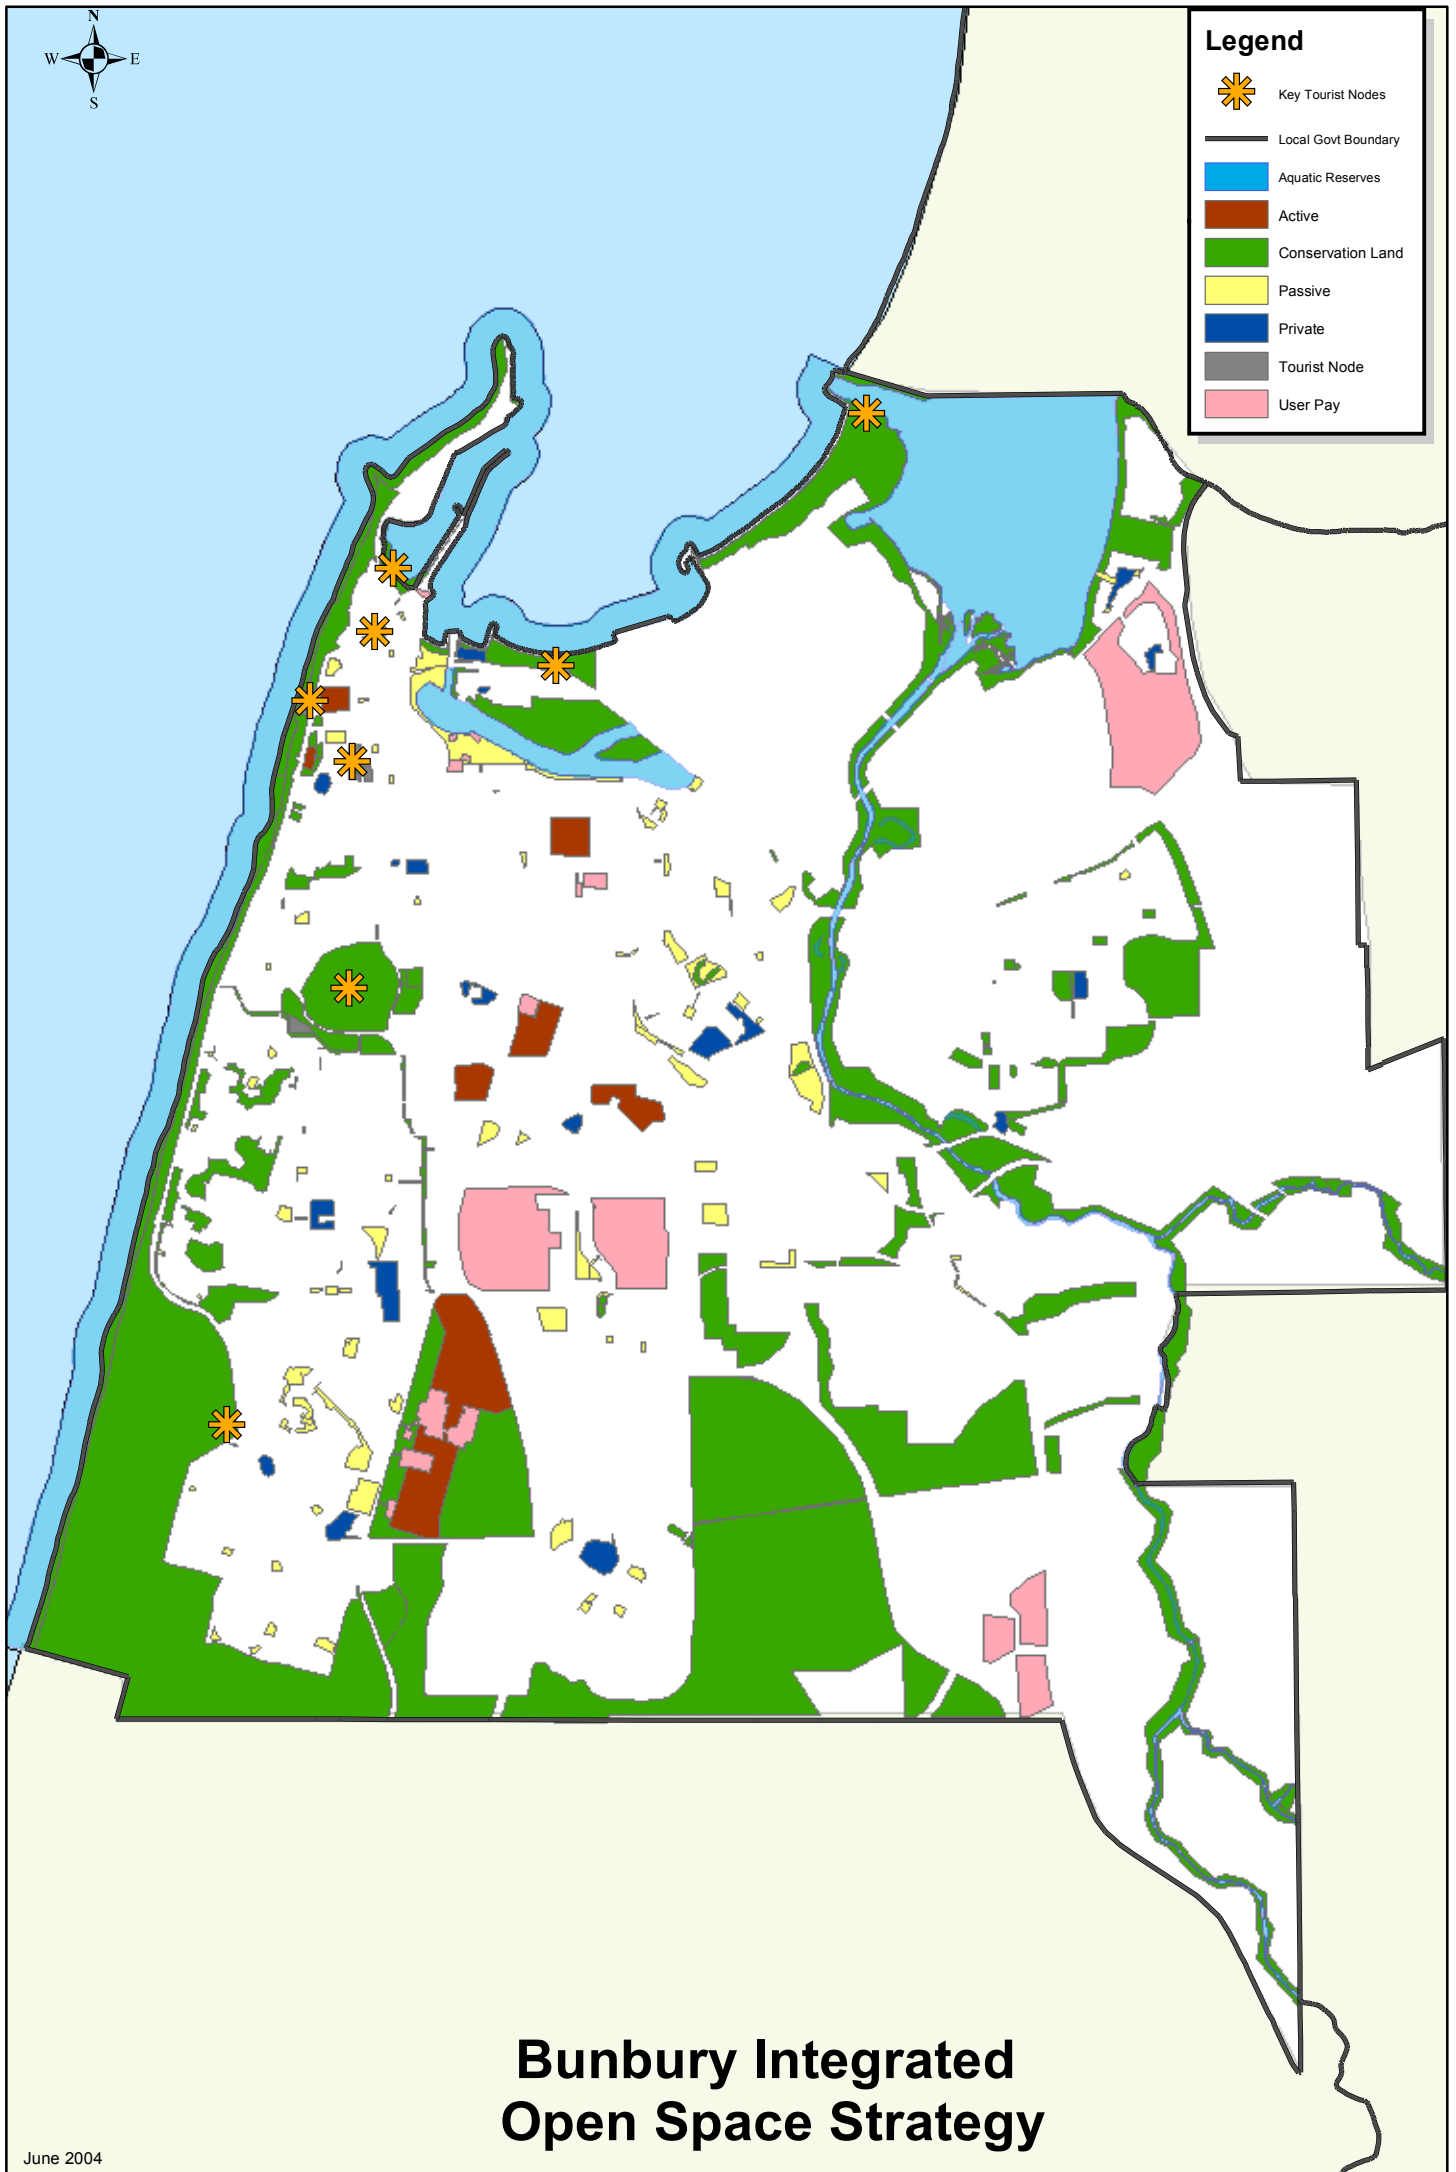

Legend

-  Key Tourist Nodes
-  Local Govt Boundary
-  Aquatic Reserves
-  Active
-  Conservation Land
-  Passive
-  Private
-  Tourist Node
-  User Pay

Bunbury Integrated Open Space Strategy